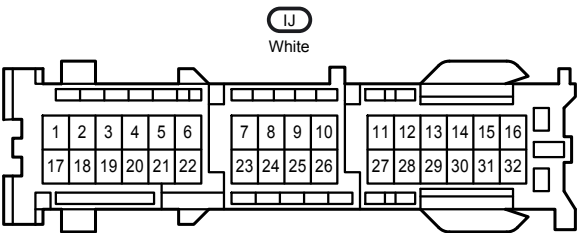

Wireless Door Lock Control

IL
White

BC1
White

BD1
White

BH1
White

IB3
Gray

IB4
White

Wireless Door Lock Control

IC1
Gray

IC2
White

ID2
White

ID3
White

IH1
White

IP3
White

IQ1
White

Wireless Door Lock Control