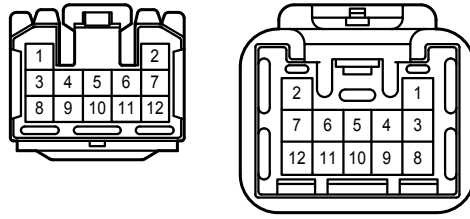

Wireless Door Lock Control

IR1
Gray