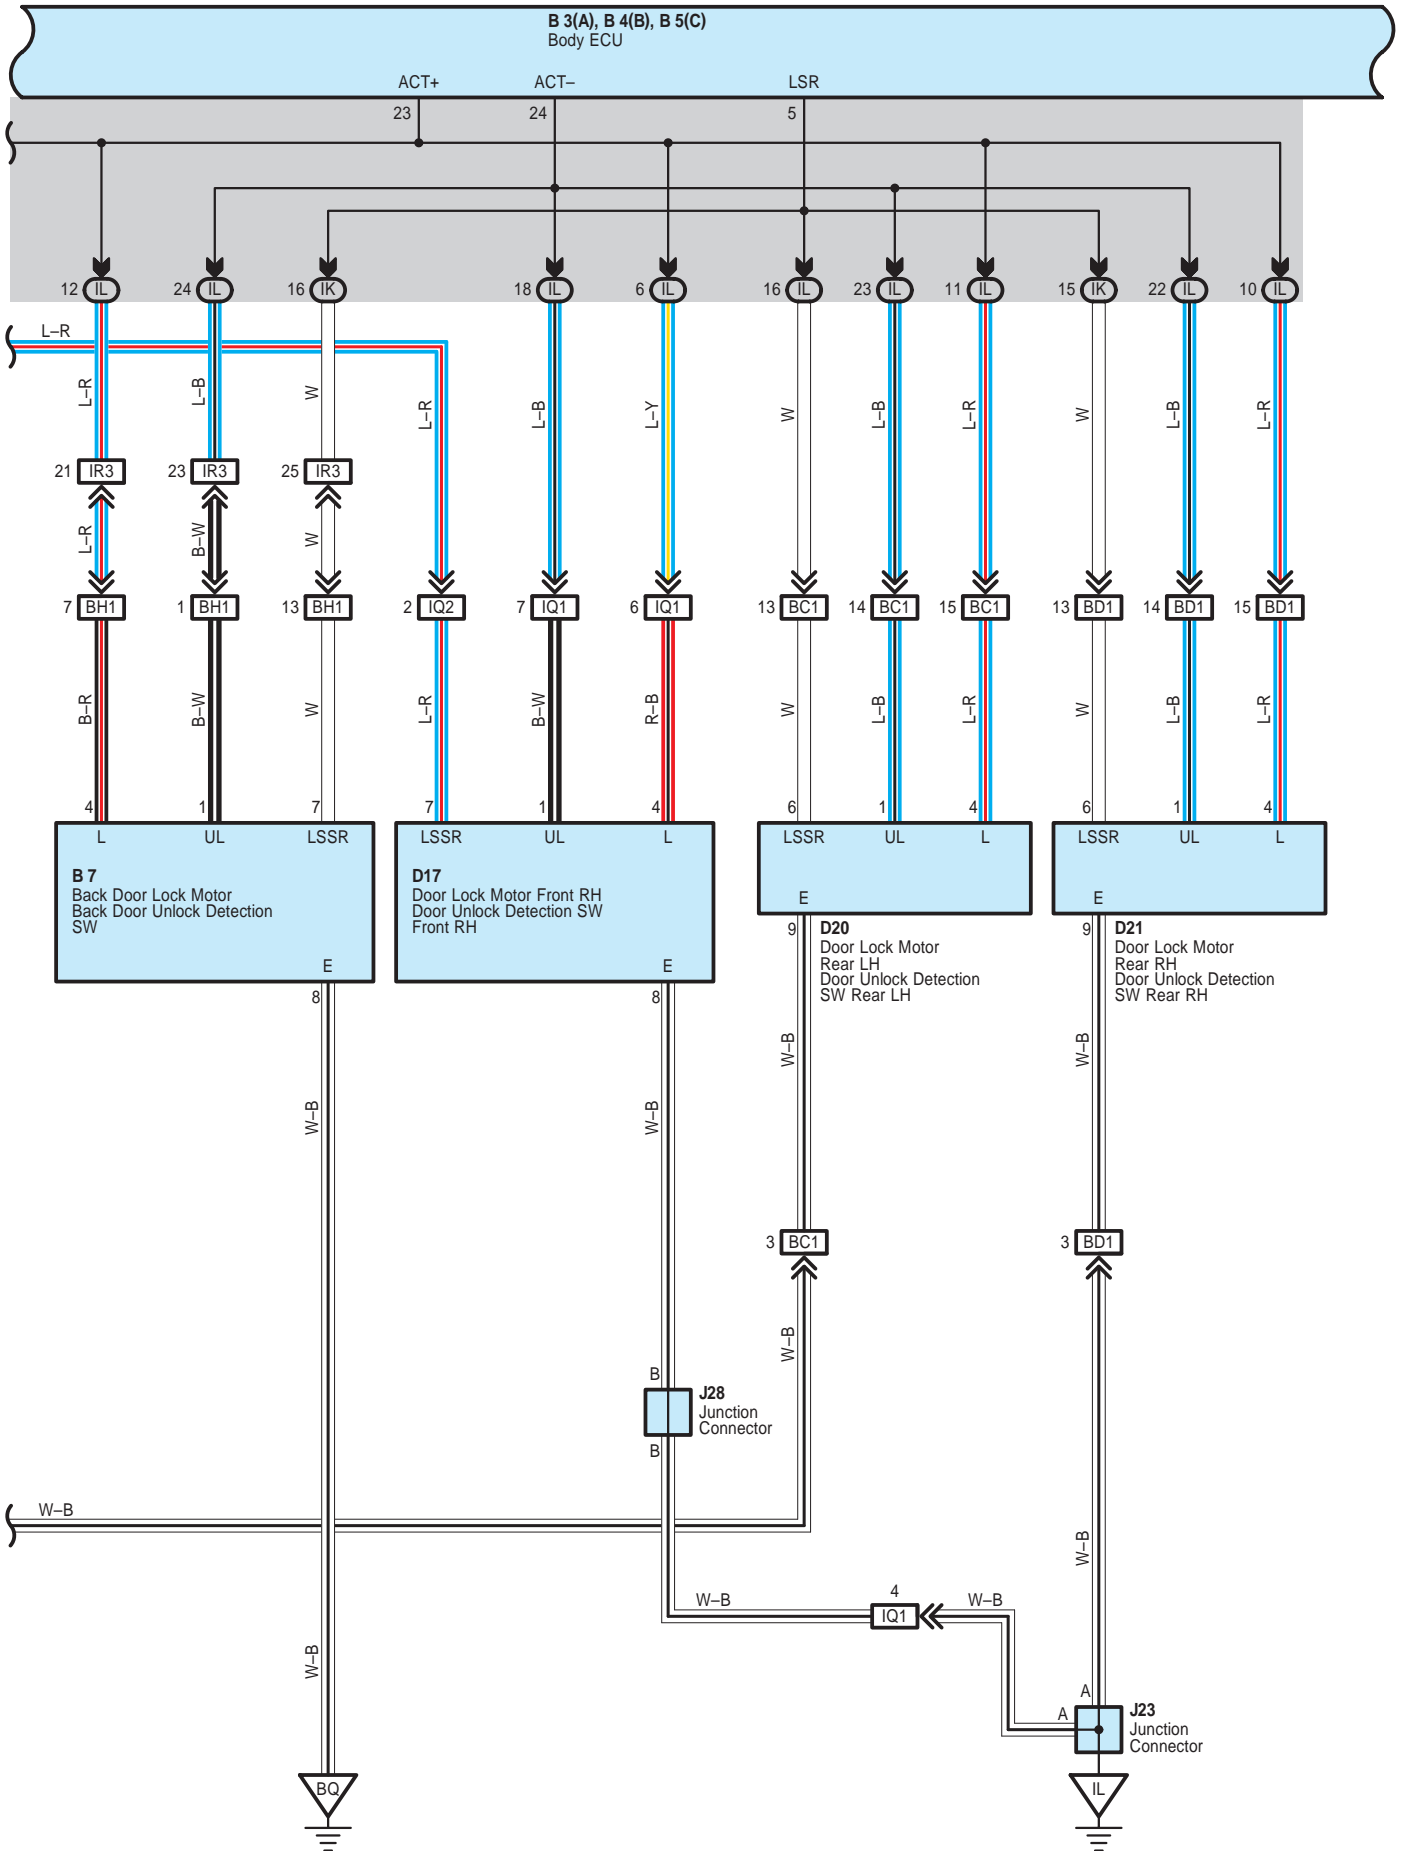

Wireless Door Lock Control

Wireless Door Lock Control

Wireless Door Lock Control

Wireless Door Lock Control

Wireless Door Lock Control

Wireless Door Lock Control

Wireless Door Lock Control

Wireless Door Lock Control

Wireless Door Lock Control

IL
White

BC1
White

BD1
White

BH1
White

IB3
Gray

IB4
White

Wireless Door Lock Control

IC1
Gray

IC2
White

ID2
White

ID3
White

IH1
White

IP3
White

IQ1
White

Wireless Door Lock Control

IQ2
Gray

IR1
Gray

IR3
White