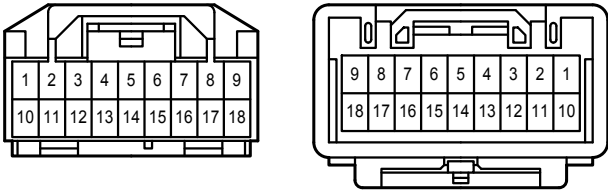

Wireless Door Lock Control

IQ2
Gray