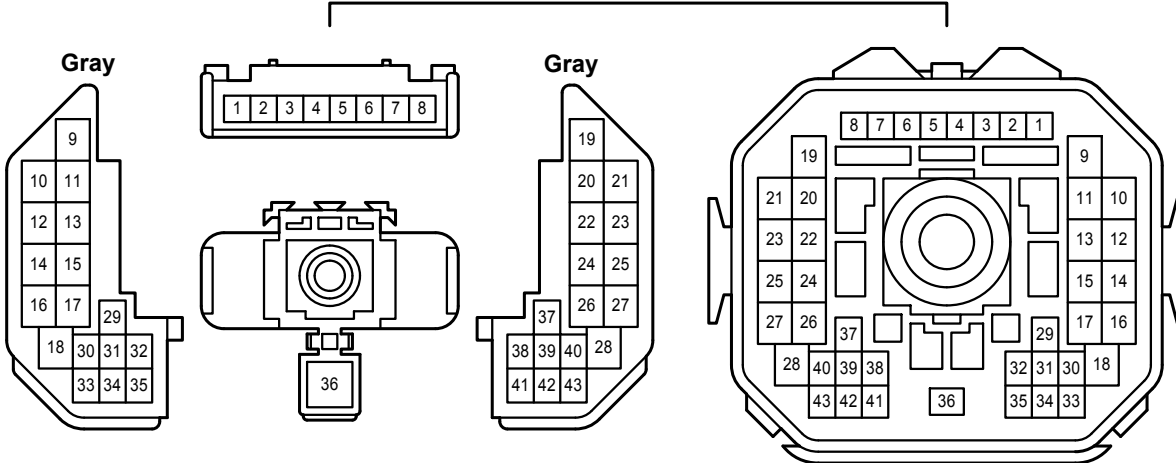

Wireless Door Lock Control

IL
White

BC1
White

BD1
White

BH1
White

IB3
Gray

IB4
White

Wireless Door Lock Control

IC1
Gray

IC2
White

ID2
White

ID3
White

IH1
White

IP3
White

IQ1
White

Wireless Door Lock Control