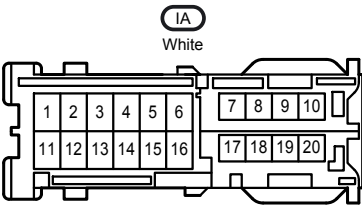

Wireless Door Lock Control

IL
White

BC1
White

BD1
White

BH1
White

IB3
Gray

IB4
White

Wireless Door Lock Control

IC1
Gray

IC2
White

ID2
White

ID3
White

IH1
White

IP3
White

IQ1
White

Wireless Door Lock Control