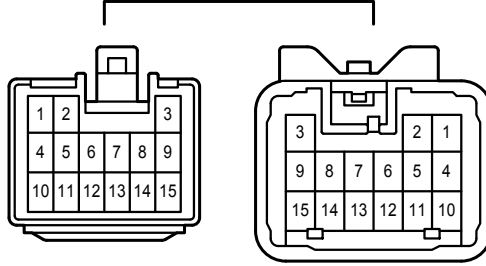

Wireless Door Lock Control

IL
White

BC1
White

BD1
White

BH1
White

IB3
Gray

IB4
White

Wireless Door Lock Control