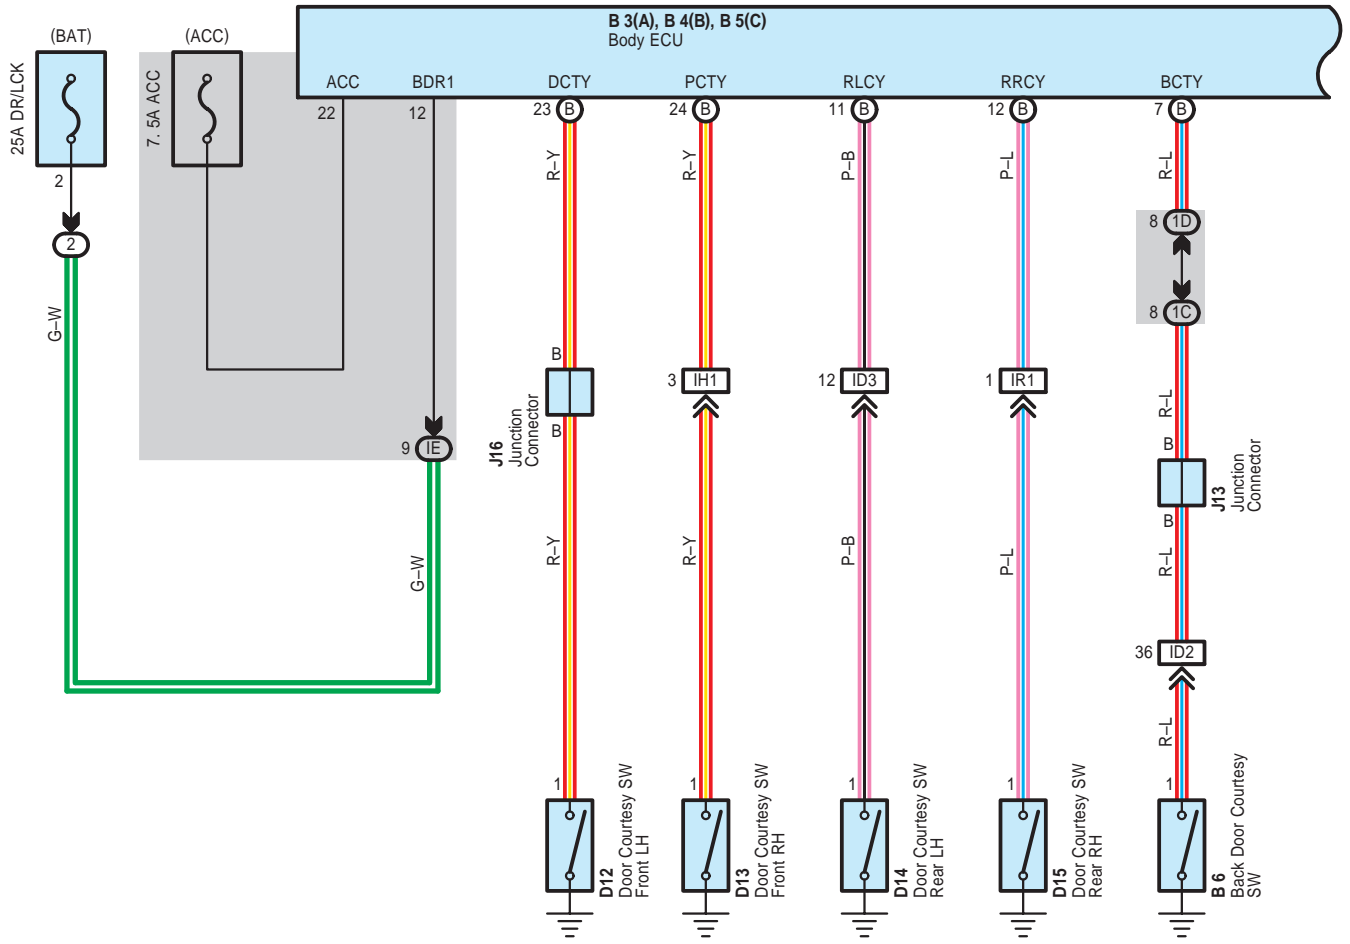

Wireless Door Lock Control