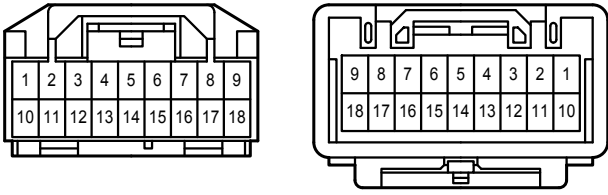

Wireless Door Lock Control

IL
White

BC1
White

BD1
White

BH1
White

IB3
Gray

IB4
White

Wireless Door Lock Control

IC1
Gray

IC2
White

ID2
White

ID3
White

IH1
White

IP3
White

IQ1
White

Wireless Door Lock Control