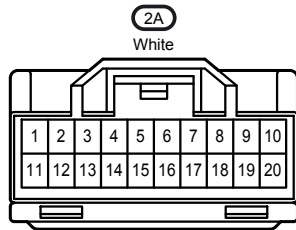

Wireless Door Lock Control

IL
White

BC1
White

BD1
White

BH1
White

IB3
Gray

IB4
White

Wireless Door Lock Control