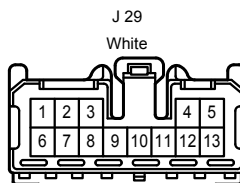

Wireless Door Lock Control