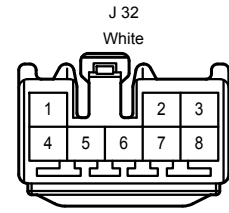

Wireless Door Lock Control

IL
White

BC1
White

BD1
White

BH1
White

IB3
Gray

IB4
White

Wireless Door Lock Control