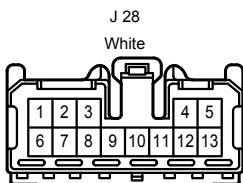

Wireless Door Lock Control