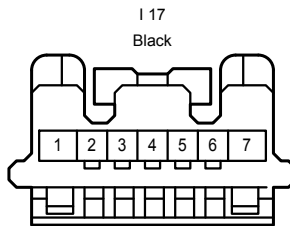

Wireless Door Lock Control