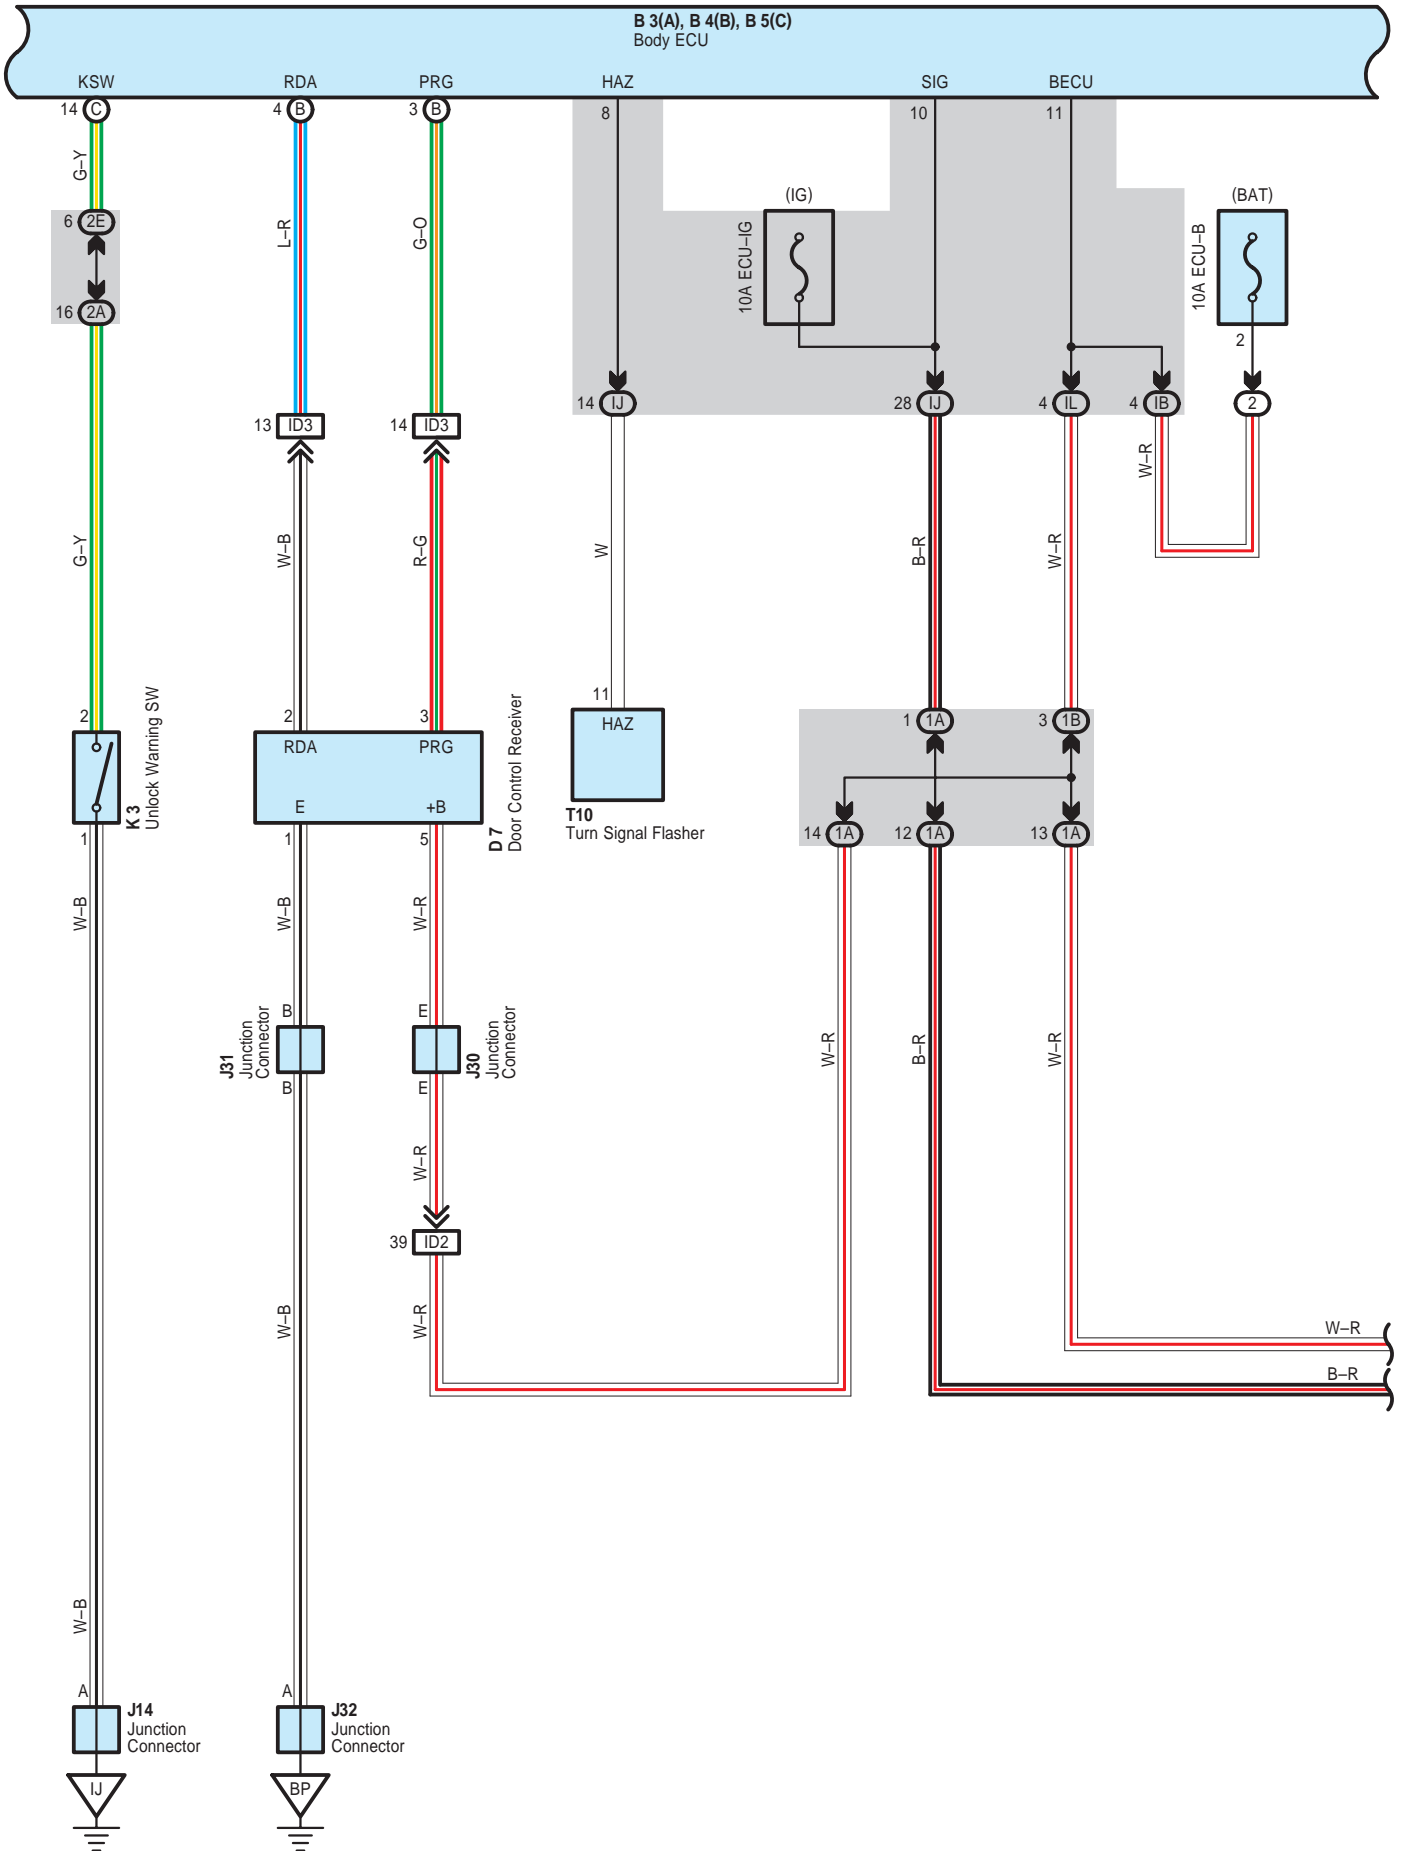

Wireless Door Lock Control

Wireless Door Lock Control

Wireless Door Lock Control

Wireless Door Lock Control

Wireless Door Lock Control

Wireless Door Lock Control

Wireless Door Lock Control

Wireless Door Lock Control

Wireless Door Lock Control

IL
White

BC1
White

BD1
White

BH1
White

IB3
Gray

IB4
White

Wireless Door Lock Control

IC1
Gray

IC2
White

ID2
White

ID3
White

IH1
White

IP3
White

IQ1
White

Wireless Door Lock Control

IQ2
Gray

IR1
Gray

IR3
White