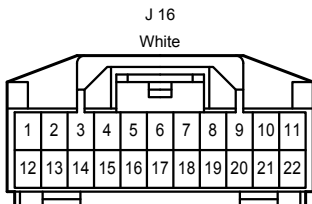

Wireless Door Lock Control