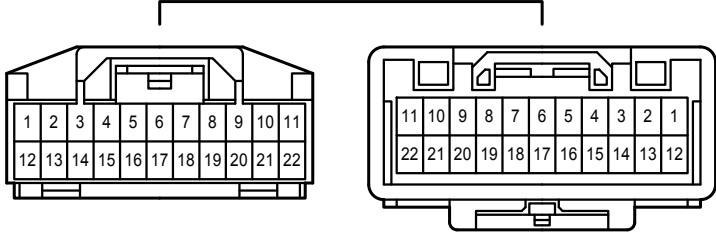

Wireless Door Lock Control

IL
White

BC1
White

BD1
White

BH1
White

IB3
Gray

IB4
White

Wireless Door Lock Control