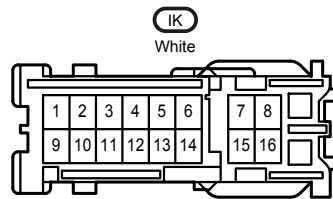

Wireless Door Lock Control

IL
White

BC1
White

BD1
White

BH1
White

IB3
Gray

IB4
White

Wireless Door Lock Control

IC1
Gray

IC2
White

ID2
White

ID3
White

IH1
White

IP3
White

IQ1
White

Wireless Door Lock Control