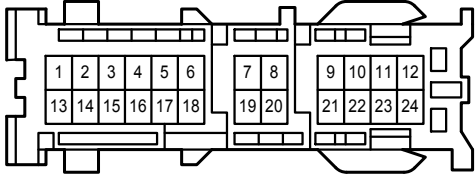

Wireless Door Lock Control

IL
White

BC1
White

BD1
White

BH1
White

IB3
Gray

IB4
White

Wireless Door Lock Control