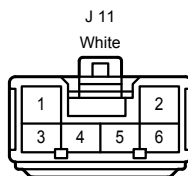

Wireless Door Lock Control