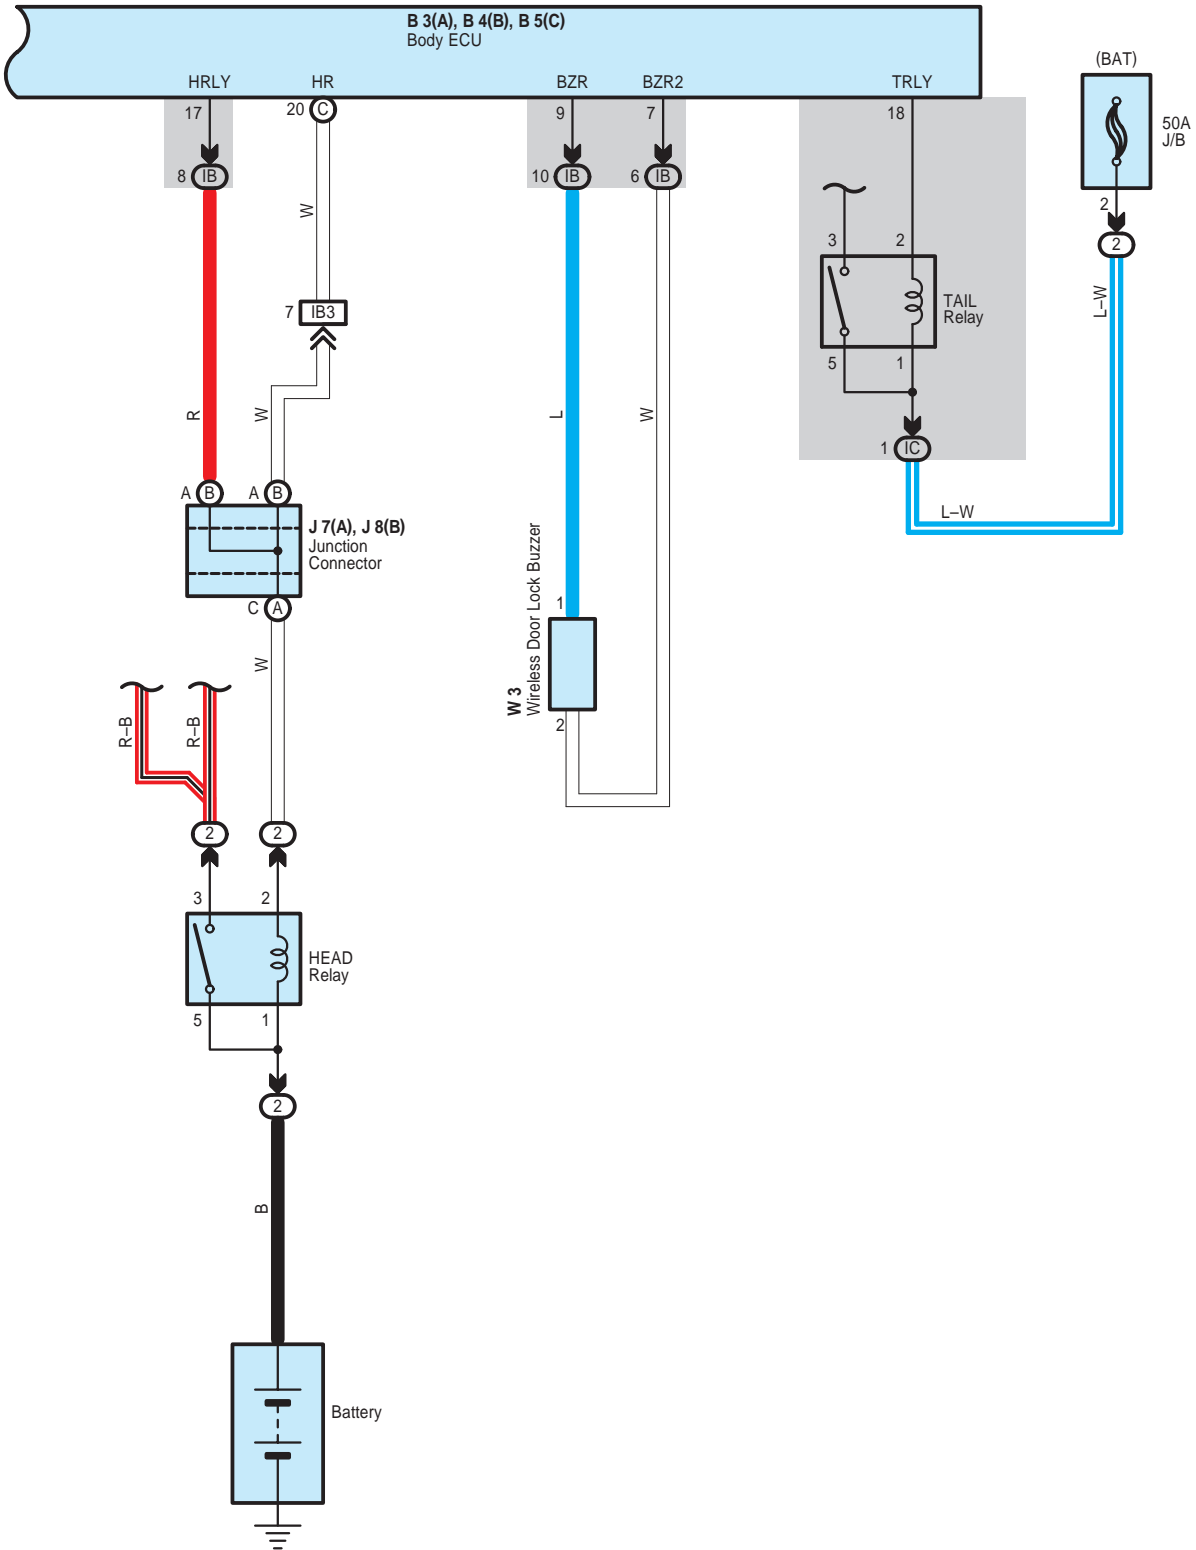

Wireless Door Lock Control