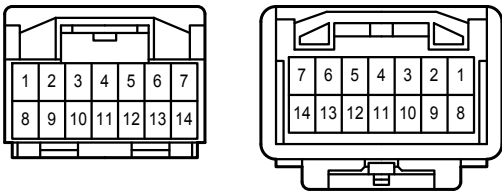

IC1
Gray

IC2
White

ID2
White

ID3
White

IH1
White

IP3
White

IQ1
White

Wireless Door Lock Control