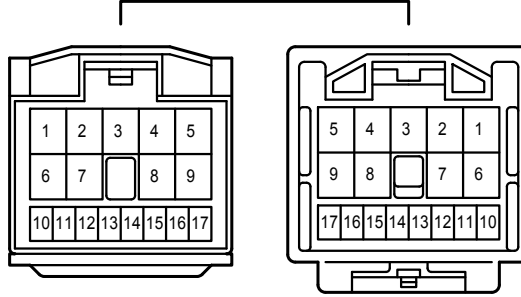

Wireless Door Lock Control

IL
White

BC1
White

BD1
White

BH1
White

IB3
Gray

IB4
White

Wireless Door Lock Control

IC1
Gray

IC2
White

ID2
White

ID3
White

IH1
White

IP3
White

IQ1
White

Wireless Door Lock Control