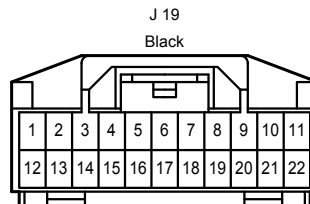

Wireless Door Lock Control