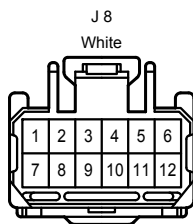

Wireless Door Lock Control