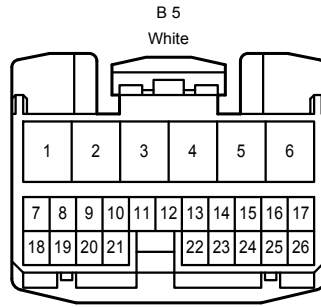

Wireless Door Lock Control