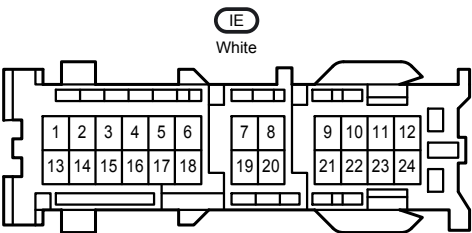

Wireless Door Lock Control

IL
White

BC1
White

BD1
White

BH1
White

IB3
Gray

IB4
White

Wireless Door Lock Control