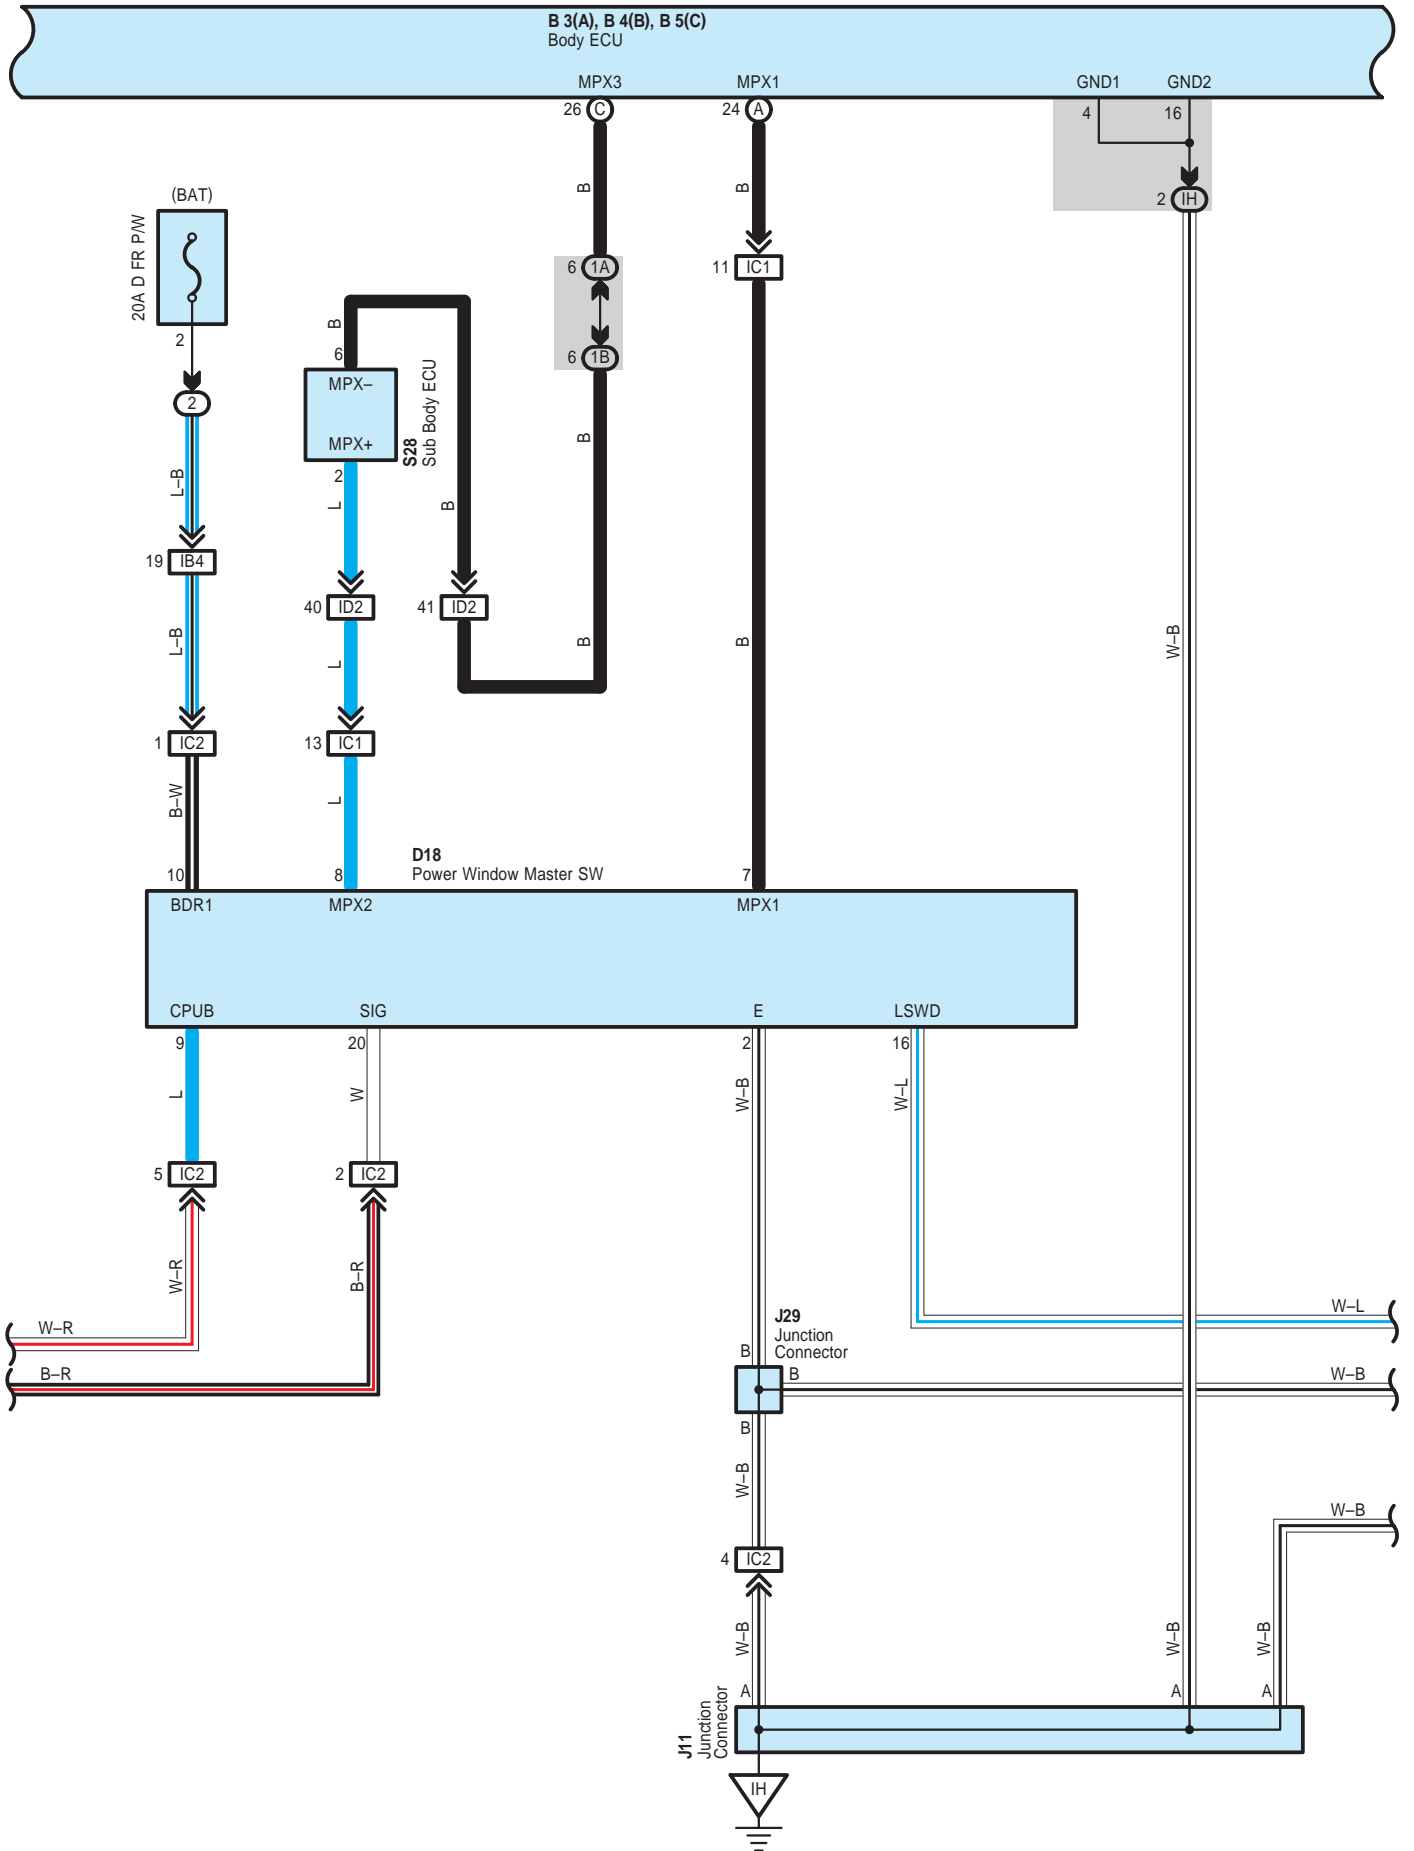

Wireless Door Lock Control

Wireless Door Lock Control

Wireless Door Lock Control

Wireless Door Lock Control

Wireless Door Lock Control

Wireless Door Lock Control

Wireless Door Lock Control

Wireless Door Lock Control

Wireless Door Lock Control

IL
White

BC1
White

BD1
White

BH1
White

IB3
Gray

IB4
White

Wireless Door Lock Control

IC1
Gray

IC2
White

ID2
White

ID3
White

IH1
White

IP3
White

IQ1
White

Wireless Door Lock Control