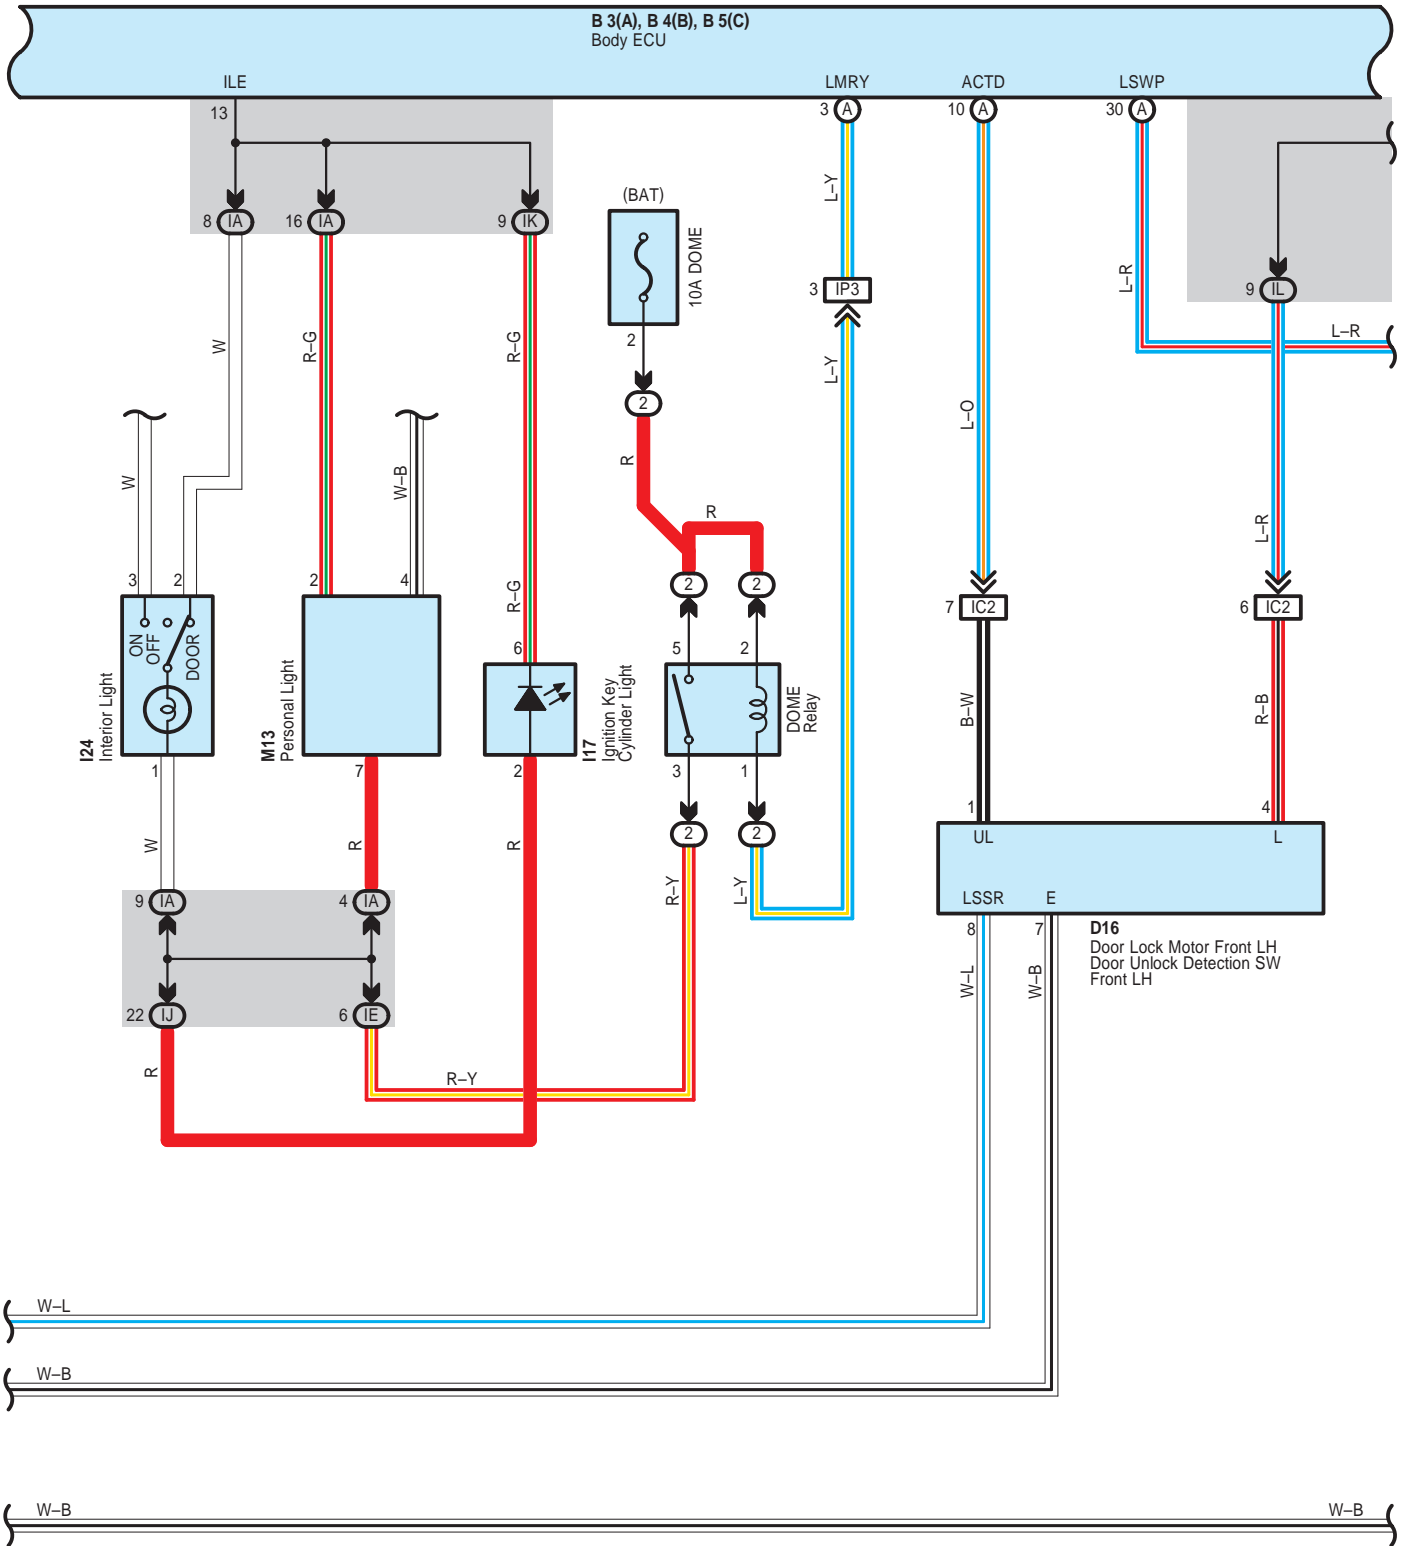

Wireless Door Lock Control

Wireless Door Lock Control

Wireless Door Lock Control

Wireless Door Lock Control

Wireless Door Lock Control

Wireless Door Lock Control

Wireless Door Lock Control

Wireless Door Lock Control

Wireless Door Lock Control

IL
White

BC1
White

BD1
White

BH1
White

IB3
Gray

IB4
White

Wireless Door Lock Control

IC1
Gray

IC2
White

ID2
White

ID3
White

IH1
White

IP3
White

IQ1
White

Wireless Door Lock Control