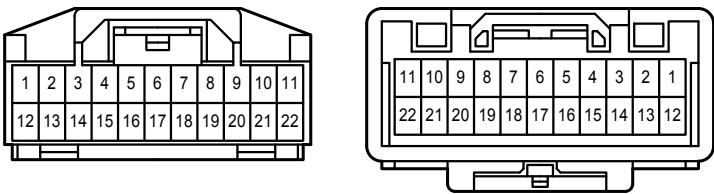

IC1
Gray

IC2
White

ID2
White

ID3
White

IH1
White

IP3
White

IQ1
White

Wireless Door Lock Control