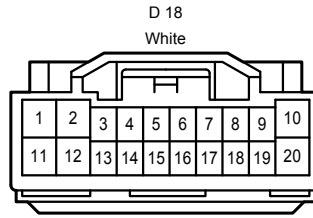

Wireless Door Lock Control