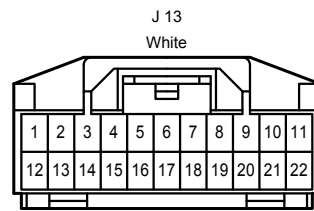

Wireless Door Lock Control