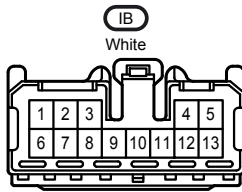

Wireless Door Lock Control

Wireless Door Lock Control

Wireless Door Lock Control

Wireless Door Lock Control

Wireless Door Lock Control

Wireless Door Lock Control

Wireless Door Lock Control

Wireless Door Lock Control

Wireless Door Lock Control

IL
White

BC1
White

BD1
White

BH1
White

IB3
Gray

IB4
White

Wireless Door Lock Control

IC1
Gray

IC2
White

ID2
White

ID3
White

IH1
White

IP3
White

IQ1
White

Wireless Door Lock Control