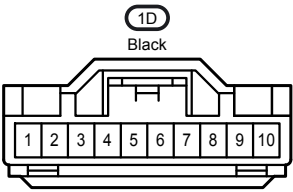

Wireless Door Lock Control

IL
White

BC1
White

BD1
White

BH1
White

IB3
Gray

IB4
White

Wireless Door Lock Control

IC1
Gray

IC2
White

ID2
White

ID3
White

IH1
White

IP3
White

IQ1
White

Wireless Door Lock Control