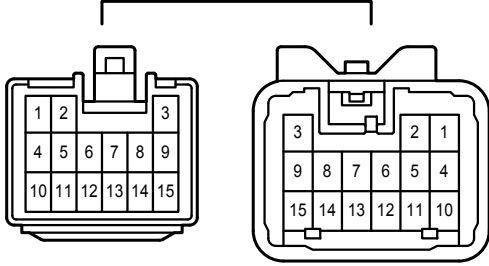

Wireless Door Lock Control

IL
White

BC1
White

BD1
White

BH1
White

IB3
Gray

IB4
White

Wireless Door Lock Control

IC1
Gray

IC2
White

ID2
White

ID3
White

IH1
White

IP3
White

IQ1
White

Wireless Door Lock Control