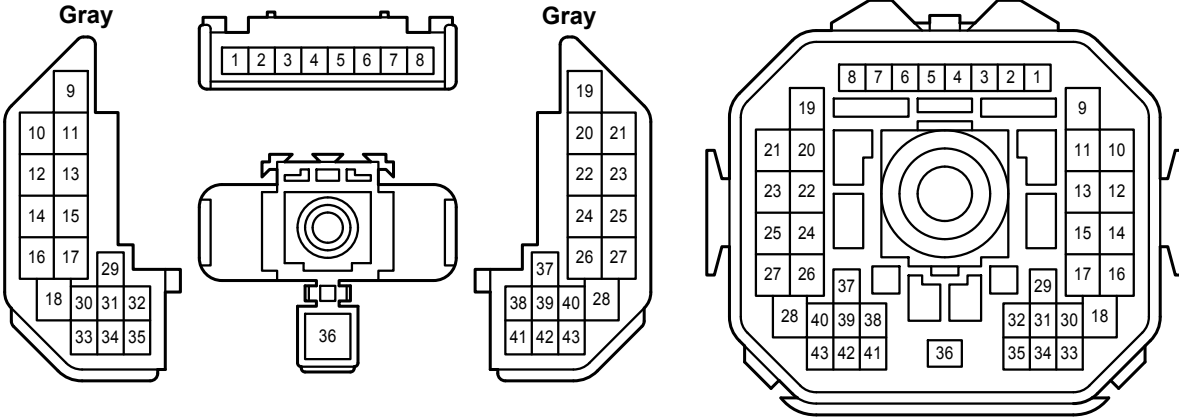

Wireless Door Lock Control

IL
White

BC1
White

BD1
White

BH1
White

IB3
Gray

IB4
White

Wireless Door Lock Control

IC1
Gray

IC2
White

ID2
White

ID3
White

IH1
White

IP3
White

IQ1
White

Wireless Door Lock Control