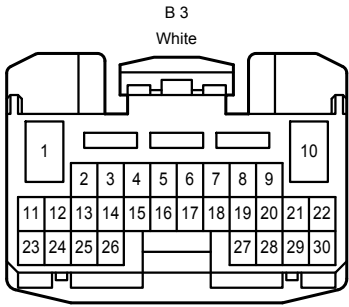

Wireless Door Lock Control