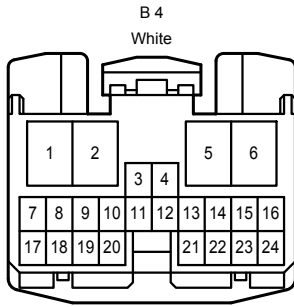

Wireless Door Lock Control