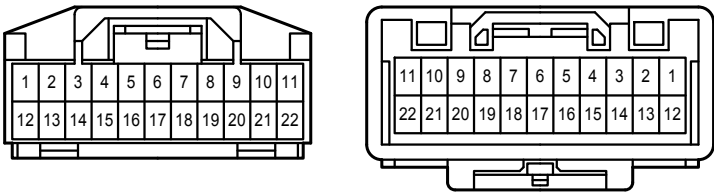

IC1
Gray

IC2
White

ID2
White

ID3
White

IH1
White

IP3
White

IQ1
White

Wireless Door Lock Control