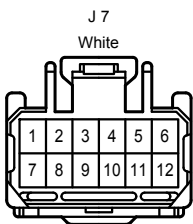

Wireless Door Lock Control