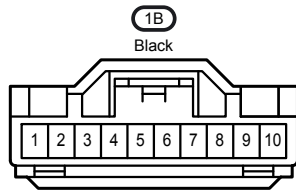

Wireless Door Lock Control

IL
White

BC1
White

BD1
White

BH1
White

IB3
Gray

IB4
White

Wireless Door Lock Control

IC1
Gray

IC2
White

ID2
White

ID3
White

IH1
White

IP3
White

IQ1
White

Wireless Door Lock Control