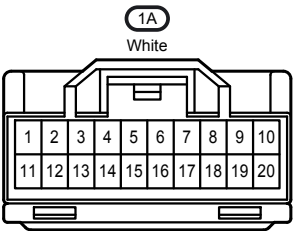

Wireless Door Lock Control

IL
White

BC1
White

BD1
White

BH1
White

IB3
Gray

IB4
White

Wireless Door Lock Control